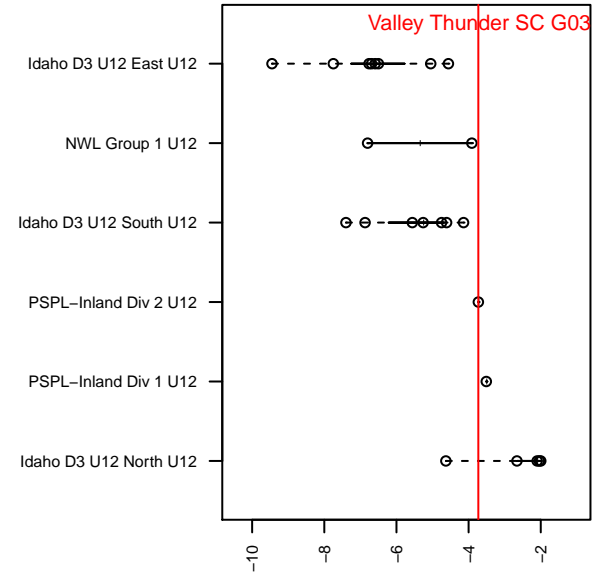

# Valley Thunder SC G03

Valley Thunder SC  
Lewiston, ID  
G03 total strength=752  
attack=0.82 defense=0.88  
fall league = PSPL–Inland Div 2 U12  
spr league = Spr PSPL–Inland Div 1 U12

alt names used:  
Valley Thunder Soccer Club U12  
Valley Thunder Soccer Club U12

Venues played:  
2015 PSPL–Inland Div 2 U12  
2015 Spr PSPL–Inland Div 1 U12

**attack and defense variance (black dot)  
relative to other teams  
and top 10 in region**

**attack and defense rating  
relative to others at age  
and all opponents in last 13 months**